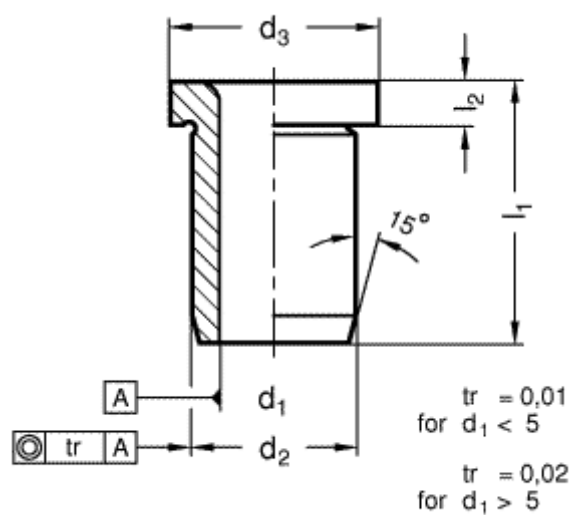

Article number: 201134037

Description: E+G Guide bush DIN 172-B6,8-16-A  
with Collar

## Measures

$d_1 = 6,8$  for M8

$d_2 = 12$

$d_3 = 15$

$l_1 = 16$

$l_2 = 3$